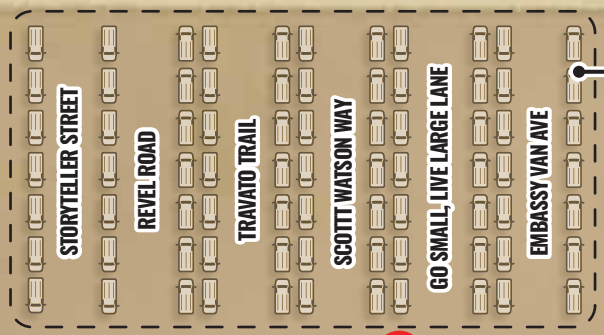

DAY PASS PARKING

DOGGY DUMP STATION

DUMP STATION

ENTRANCE ROAD - BIG MA' ROAD

WELCOME / CHECK-IN

BIRDS OF FEATHER GROUP CAMP

GROOVY GROVE CAMPGROUND

CONNECTED CAMP  
RV Spots with hookups and rigs over 30 ft.

TOILETS

FIRST AID

SUNSHINE STATE RV

VICTRON ENERGY

SWINGIN' STAGE

VILLAGE GREEN

TALKING TREE

MAIN STREET

(AIN'T NO TIME TO) HAIGHT AVE.

TOILETS

EXHIBITORS & FOOD TRUCKS

WATER/CHARGING STATION

RV FOREST CAMPGROUND

SHAKEDOWN STREET

LEAFY LOUNGE

SPONSORED BY: