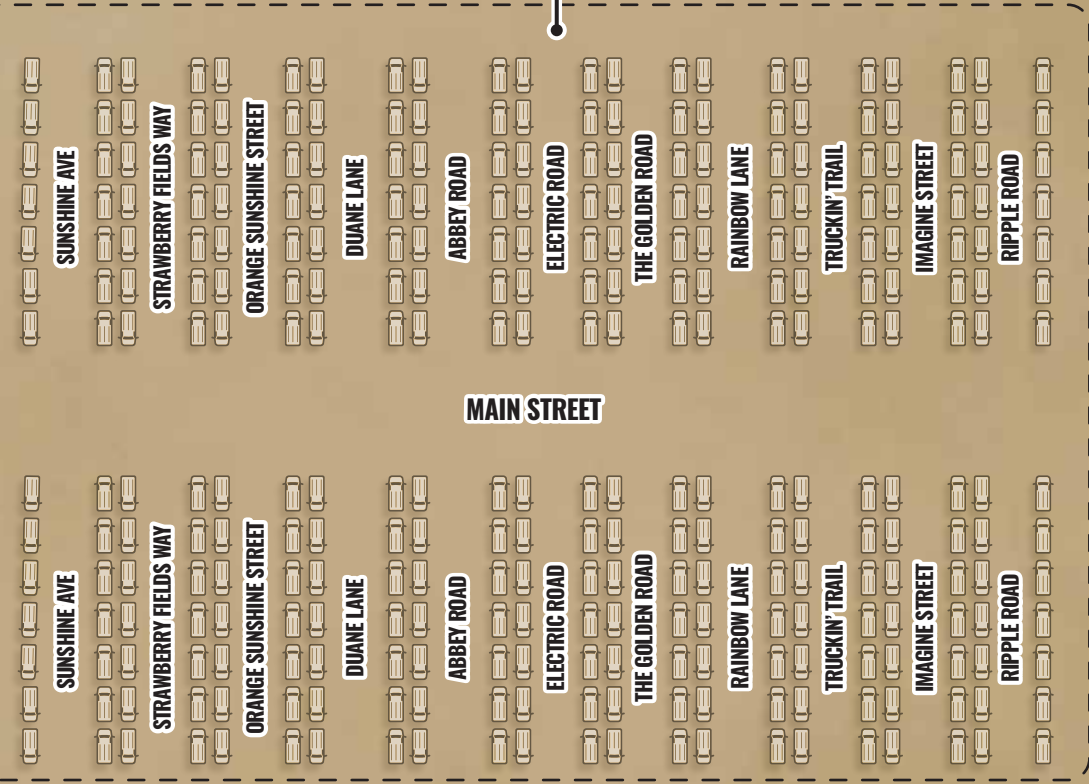

DAY PASS PARKING

DOGGY DUMP STATION

DUMP STATION

ENTRANCE ROAD - BIG MA' ROAD

WELCOME / CHECK-IN

BIRDS OF FEATHER GROUP CAMP

GROOVY GROVE CAMPGROUND

CONNECTED CAMP  
RV Spots with hookups and rigs over 30 ft.

TOILETS

FIRST AID

SUNSHINE STATE RV

VICTRON ENERGY

SWINGIN' STAGE

VILLAGE GREEN

TALKING TREE

MAIN STREET

(AIN'T NO TIME TO) HAIGHT AVE.

TOILETS

EXHIBITORS & FOOD TRUCKS

WATER/CHARGING STATION

RV FOREST CAMPGROUND

SHAKEDOWN STREET

LEAFY LOUNGE

SPONSORED BY: